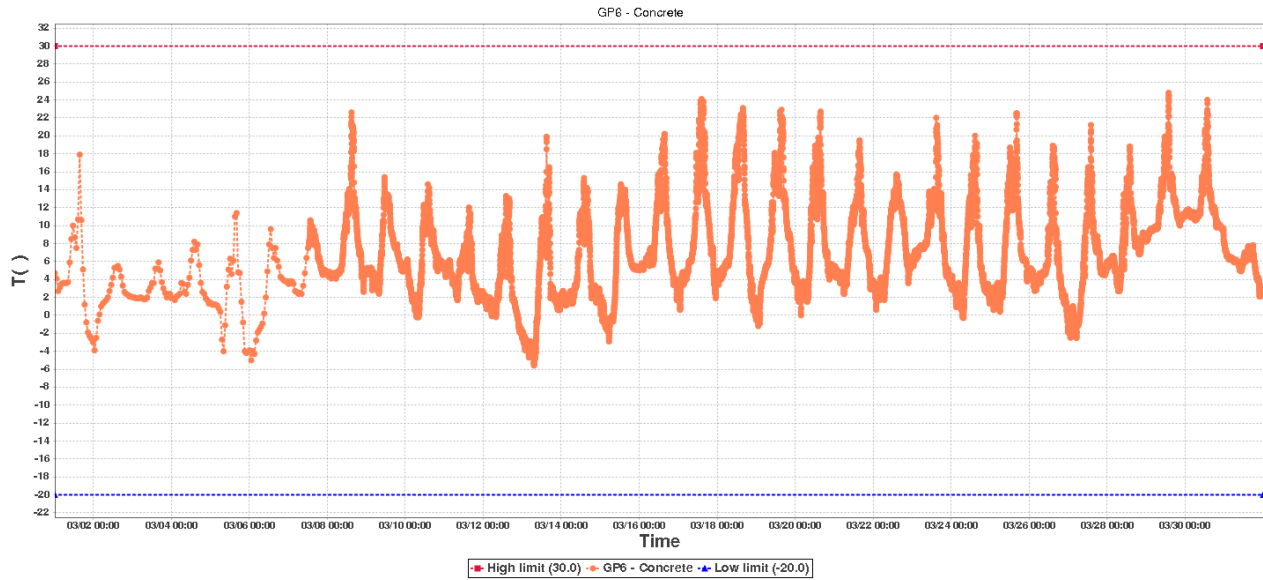

Data List

Logging Time	GP5 - Grass	GP6 - Concrete	Description
	T ( )	T ( )	
2021/03/31 23:59:22(GMT+00:00)	4.3	3.2	
2021/03/31 23:57:22(GMT+00:00)	4.3	3.2	
2021/03/31 23:55:22(GMT+00:00)	4.3	3.2	
2021/03/31 23:53:22(GMT+00:00)	4.3	3.2	
2021/03/31 23:51:22(GMT+00:00)	4.3	3.2	
2021/03/31 23:49:22(GMT+00:00)	4.2	3.2	
2021/03/31 23:47:22(GMT+00:00)	4.2	3.1	
2021/03/31 23:45:22(GMT+00:00)	4.2	3.0	
2021/03/31 23:43:22(GMT+00:00)	4.2	3.0	
2021/03/31 23:41:22(GMT+00:00)	4.2	2.9	
2021/03/31 23:39:22(GMT+00:00)	4.2	2.9	
2021/03/31 23:37:22(GMT+00:00)	4.3	2.9	
2021/03/31 23:35:22(GMT+00:00)	4.2	2.9	
2021/03/31 23:33:22(GMT+00:00)	4.3	2.9	
2021/03/31 23:31:22(GMT+00:00)	4.3	3.0	
2021/03/31 23:29:22(GMT+00:00)	4.3	3.1	
2021/03/31 23:27:22(GMT+00:00)	4.3	3.0	
2021/03/31 23:25:22(GMT+00:00)	4.3	3.1	
2021/03/31 23:23:22(GMT+00:00)	4.2	3.1	
2021/03/31 23:21:22(GMT+00:00)	4.2	3.1	
2021/03/31 23:19:22(GMT+00:00)	4.2	3.1	
2021/03/31 23:17:22(GMT+00:00)	4.1	3.1	
2021/03/31 23:15:22(GMT+00:00)	4.0	3.1	
2021/03/31 23:13:22(GMT+00:00)	3.8	2.9	
2021/03/31 23:11:22(GMT+00:00)	3.7	2.8	
2021/03/31 23:09:22(GMT+00:00)	3.5	2.5	
2021/03/31 23:07:22(GMT+00:00)	3.4	2.2	
2021/03/31 23:05:22(GMT+00:00)	3.4	2.2	
2021/03/31 23:03:22(GMT+00:00)	3.6	2.3	
2021/03/31 23:01:22(GMT+00:00)	3.7	2.5	
2021/03/31 22:59:22(GMT+00:00)	3.9	2.7	
2021/03/31 22:57:22(GMT+00:00)	4.0	2.8	
2021/03/31 22:55:22(GMT+00:00)	4.1	2.8	
2021/03/31 22:53:22(GMT+00:00)	4.3	3.1	
2021/03/31 22:51:22(GMT+00:00)	4.3	3.1	
2021/03/31 22:49:22(GMT+00:00)	4.2	3.1