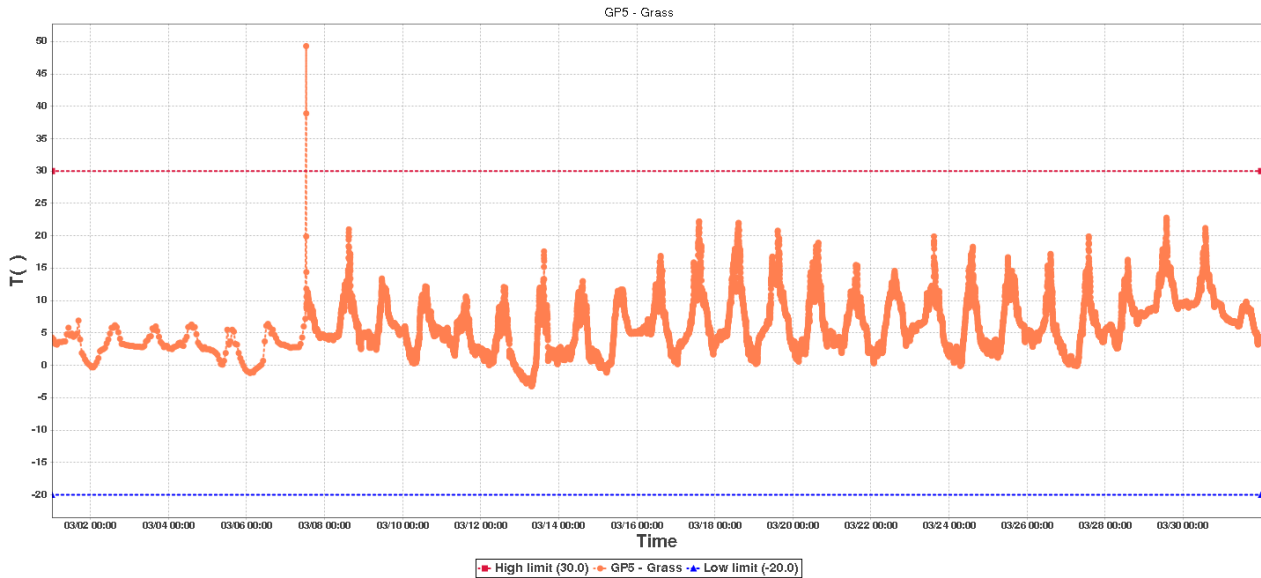

File Generated: 2021/04/03 08:32:10

GroundProbe-3 Data Log

Device Information

Device ID:	50963466130496808682	Device SUB-ID:	0
Device Name:	GroundProbe-3	Device Model:	RCW-600WiFi

Description:

Hours to monitor: 743.0

GP5 - GrassSummary

High limit:	30.0	Start Time:	2021/03/01 00:21:44(GMT+00:00)
Low limit:	-20.0	End Time:	2021/03/31 23:59:22(GMT+00:00)
Max:	49.3	Data Points:	17760
Min:	-3.2		
Average:	6.4		

GP6 - ConcreteSummary

High limit:	30.0	Start Time:	2021/03/01 00:21:44(GMT+00:00)
Low limit:	-20.0	End Time:	2021/03/31 23:59:22(GMT+00:00)
Max:	24.8	Data Points:	17760
Min:	-5.6		
Average:	7.1